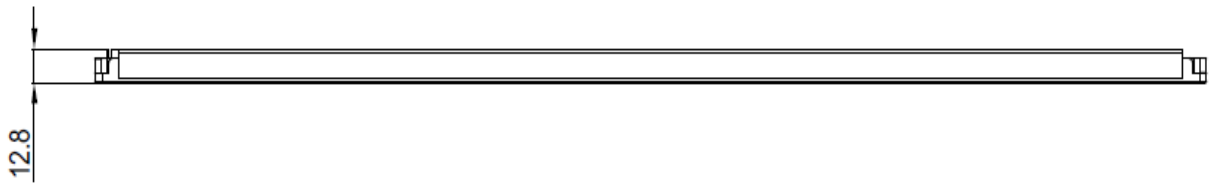

Key Features

- Ultra-Wide Screen (16: 3)
- High Brightness
- Sunlight Readable
- LED Backlight
- Low Power Consumption

Specifications

Model Name	SSF1905-Y / SSH1905-Y V1
Description	19" LCD, 1000nits LED backlight , 1920x360
Screen Size	19"
Display Area (mm)	476.64(H) x 89.37(V)
Brightness	1000 cd/m ²
Resolution	1920x360
Aspect Ratio	16 : 3
Contrast Ratio	1150 : 1
Pixel Pitch (mm)	0.2482(H) x 0.2482(V)
Pixel Per Inch (PPI)	103
Viewing Angle	178°(H),178°(V)
Color Saturation (NTSC)	84%
Display Colors	16.7M
Response Time (Typical)	30ms
Panel Interface	LVDS
AD Board Input Interface	VGA, DVI-D, HDMI
Input Power	DC12V
Power Consumption	14W (17.5W with AD Board)
Dimensions (mm)	491.5x 109.4 x 12.8
Bezel Size(U/B/L/R)	11/6/6/6 mm
Weight (Net)	0.8 kg
Operating Temperature	0 °C ~ 50 °C
Storage Temperature	-20 °C ~ 60 °C

SSF= Panel + LED Driving Board

SSH= Panel + LED Driving Board + AD Control Board

*Specifications are subject to change without notice.
All brands or product names are trademarks or registered trademarks of their respective companies.*

Outline Dimensions

Unit:mm

Ordering Information

Part Number	Description
SSF1905-YNN-A01	19",1000nits,1920*360,LID19A,5in1,V1
SSH1905-YNN-G01	19",1000nits,1920*360,LID19A,AD2662GDH,DC12V,5in1,V1

Optional Accessories