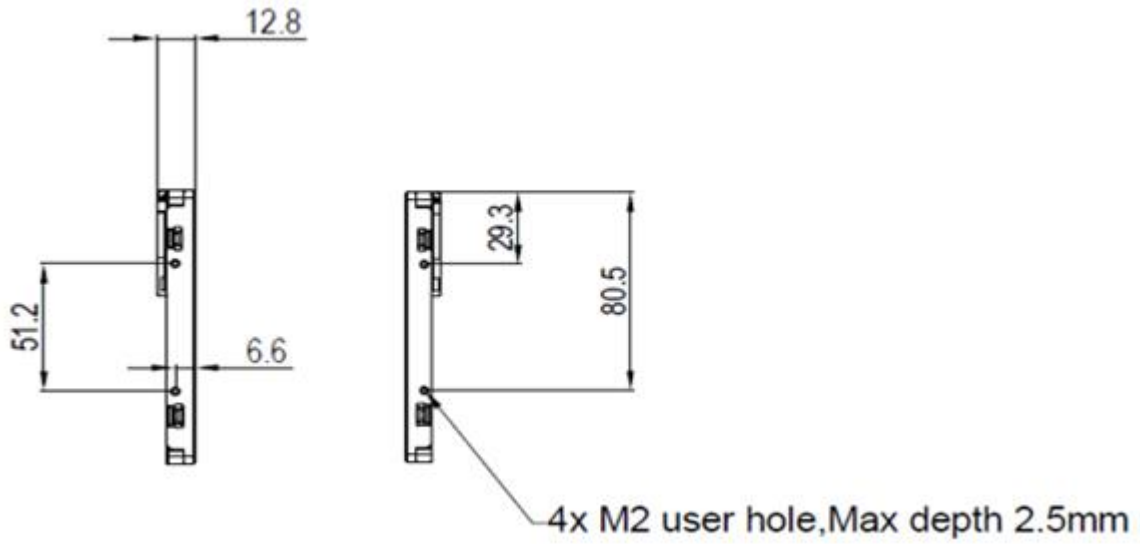

Key Features

- Ultra-Wide Screen (16: 3)
- High Brightness
- Sunlight Readable
- LED Backlight
- Low Power Consumption

Specifications

Model Name	SSF1905-Y / SSH1905-Y V1
Description	19" LCD, 1000nits LED backlight , 1920x360
Screen Size	19"
Display Area (mm)	476.64(H) x 89.37(V)
Brightness	1000 cd/m ²
Resolution	1920x360
Aspect Ratio	16 : 3
Contrast Ratio	1150 : 1
Pixel Pitch (mm)	0.2482(H) x 0.2482(V)
Pixel Per Inch (PPI)	103
Viewing Angle	178°(H),178°(V)
Color Saturation (NTSC)	84%
Display Colors	16.7M
Response Time (Typical)	30ms
Panel Interface	LVDS
AD Board Input Interface	VGA, DVI-D, HDMI
Input Power	DC12V
Power Consumption	14W (17.5W with AD Board)
Dimensions (mm)	491.5x 109.4 x 12.8
Bezel Size(U/B/L/R)	11/6/6/6 mm
Weight (Net)	0.8 kg
Operating Temperature	0 °C ~ 50 °C
Storage Temperature	-20 °C ~ 60 °C

Outline Dimensions

Unit:mm

Ordering Information

Part Number	Description
SSF1905-YNN-A01	19",1000nits,1920*360,LID19A,5in1,V1
SSH1905-YNN-G01	19",1000nits,1920*360,LID19A,AD2662GDH,DC12V,5in1,V1

Optional Accessories