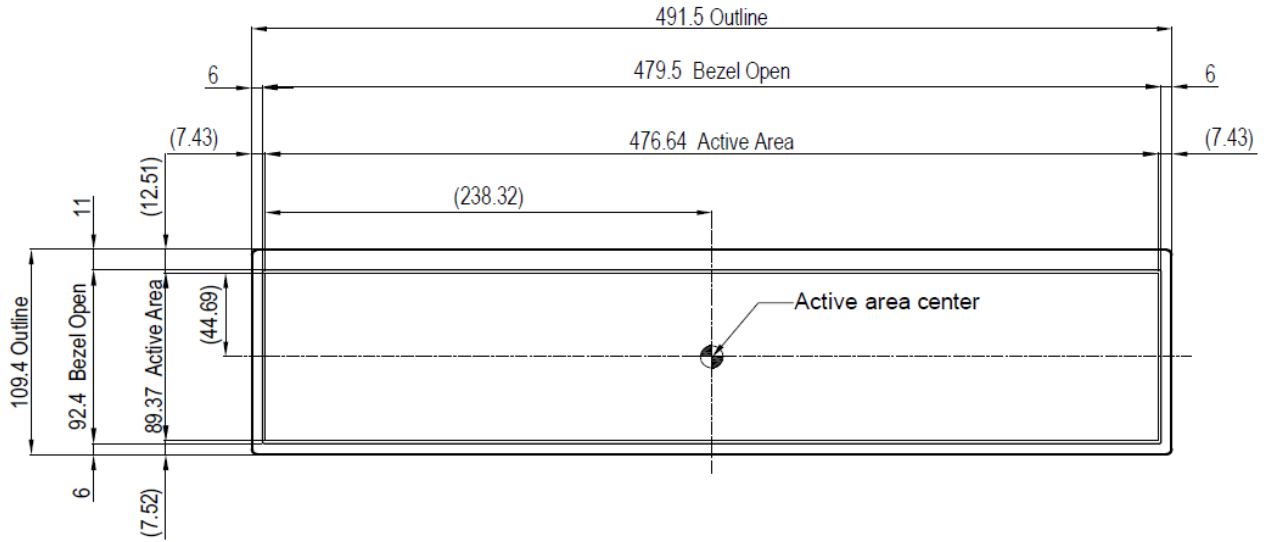

Key Features

- Ultra-Wide Screen (16: 3)
- High Brightness
- Sunlight Readable
- LED Backlight
- Low Power Consumption

Specifications

Model Name	SSF1905-Y / SSH1905-Y V1
Description	19" LCD, 1000nits LED backlight , 1920x360
Screen Size	19"
Display Area (mm)	476.64(H) x 89.37(V)
Brightness	1000 cd/m ²
Resolution	1920x360
Aspect Ratio	16 : 3
Contrast Ratio	1150 : 1
Pixel Pitch (mm)	0.2482(H) x 0.2482(V)
Pixel Per Inch (PPI)	103
Viewing Angle	178°(H),178°(V)
Color Saturation (NTSC)	84%
Display Colors	16.7M
Response Time (Typical)	30ms
Panel Interface	LVDS
AD Board Input Interface	VGA, DVI-D, HDMI
Input Power	DC12V
Power Consumption	14W (17.5W with AD Board)
Dimensions (mm)	491.5x 109.4 x 12.8
Bezel Size(U/B/L/R)	11/6/6/6 mm
Weight (Net)	0.8 kg
Operating Temperature	0 °C ~ 50 °C
Storage Temperature	-20 °C ~ 60 °C

SSF= Panel + LED Driving Board

SSH= Panel + LED Driving Board + AD Control Board

*Specifications are subject to change without notice.
All brands or product names are trademarks or registered trademarks of their respective companies.*

Outline Dimensions

Unit:mm

Ordering Information

Part Number	Description
SSF1905-YNN-A01	19",1000nits,1920*360,LID19A,5in1,V1
SSH1905-YNN-G01	19",1000nits,1920*360,LID19A,AD2662GDH,DC12V,5in1,V1

Optional Accessories