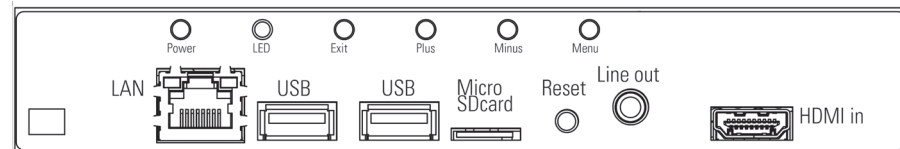

VideoPoster - Network Multimediaplayer

Order number		DS-91-491
Interfaces		1 x LAN, 2 x USB, 1 x HDMI, 1 x Line out, 1 x MicroSD card slot
Power consumption (typ.)	[Watt]	61
Weight	[kg]	24.5
Dimensions (W x H x D)	[mm]	1078 x 633 x 110
Package contents		USB Stick 8 GB