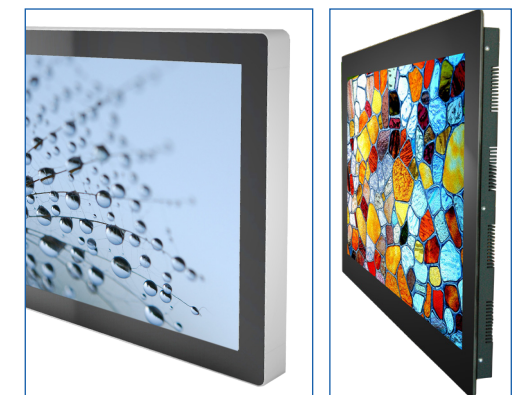

Touch*

TrueFlat PCAP touch is a TrueFlat glass with a laminated PCAP touch at the backside.