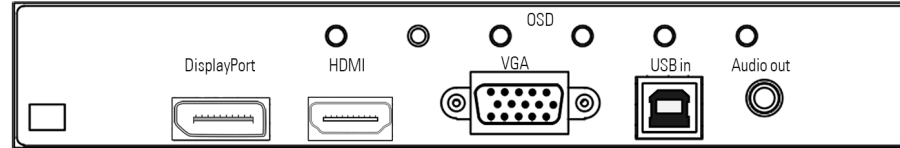

Video PME - VGA, HDMI, Display Port

POS-Line 46

Order number		DS-91-485
Interfaces		1 x VGA, 1 x HDMI, 1 x DisplayPort, 1 x Audio Line-Out, 1 x USB-Remote, 1 x OSD 4 button
Power consumption (typ.)	[Watt]	67
Weight	[kg]	24.5
Dimensions (W x H x D)	[mm]	1078 x 633 x 110
Package contents		SVGA cable