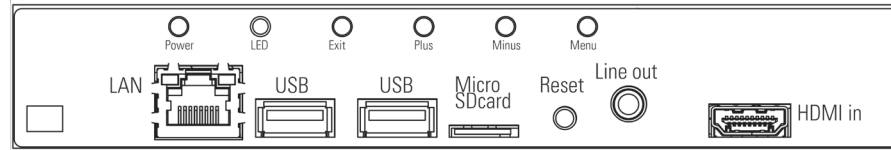

WebPoster M3 - Website Player

POS-Line 46

WebPoster M3 is an industrial FHD network player to show websites. It is a special designed Distec O/S for Artista IOT monitors.

Firmware is compatible with touchscreen applications.

Order number		DS-92-224
Interfaces		1 x LAN, 2 x USB, 1 x HDMI, 1 x Line out, 1 x MicroSD card slot
Power consumption (typ.)	[Watt]	61
Weight	[kg]	24.5
Dimensions (W x H x D)	[mm]	1078 x 633 x 110