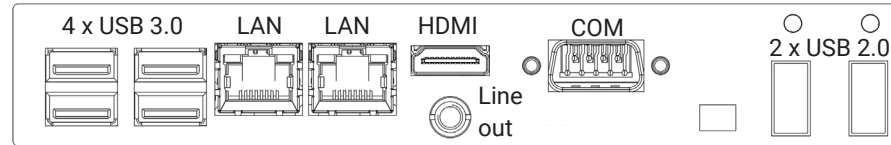

IQ Celeron - PC Intel® Celeron®

POS-Line 46

Order number		DS-92-185
Interfaces		2 x Gigabit LAN, 4 x USB 3.0, 2 x USB 2.0, 1 x HDMI, 1 x RS232/422/485
PC		Intel® Celeron® J3455 (1,5GHz/2,3GHz), RAM: 4 GB DDR3L, Storage: min. 120 GB mSATA
Fan		no
Power consumption (typ.)	[Watt]	ca.72
Weight	[kg]	ca. 27.3
Dimensions (W x H x D)	[mm]	1078 x 633 x 110