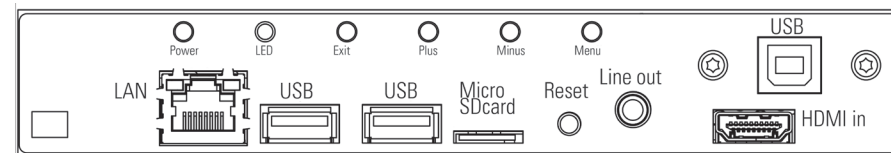

POS-Line 46

	Measure	Description
Panel Diagonal	[mm] / [Inch]	1168.4/ 46.0
Type		Open -frame monitor (various bezels, true-flat glass and touch solutions are available under options)
Resolution	[Pixel]	1920 x 1080 FHD
Luminance (center)	[cd/m²]	700
Viewing angle	[°]	178 h / 178 v
Backlight		LED
Active area (H/V)	[mm]	1018.08 x 572.67
Number of colors	[M]	1073.7 (PME, PIII, VP)/ 16.7 (IQ Celeron, IQ Core-i)
Contrast ratio		4000:1
Response time (on/off)	[ms]	6.5
Pixel class		ISO 9241-307 (pixel error class II)
Life time back light until reaching half brightness	[h]	50.000
Continuous operating time	[h] / [d]	24/ 7
Mounting	[mm]	VESA MIS-F 400 x 400 (M6)
Storage temperature	[°C] / [°F]	-20 ~ 60 / -4 ~ 140
Operating temperature	[°C] / [°F]	0 ~ 40/ 32 ~ 104
Storage humidity	[%]	10 ~ 90 (non condensing)
Operating humidity	[%]	10 ~ 90 (non condensing)
Panel orientation		Landscape and Portrait
Location of connectors		Landscape: bottom/ Portrait: left (front view)
Location of OSD buttons		Landscape: bottom/ Portrait: left (front view)
Housing		Powdered steel sheet DC01, black RAL 9005
IP grade		IP 65 on the front if option TrueFlat glass or TrueFlat touch
Power supply	[V]	AC 110 - 240
Conformity		CE, FCC Class A, EU-RoHS
Packaging		Single packaging for one way pallet (max. 3 packages p.p.)
Package Contents		Safety instructions, power cable

WebPoster M3 - Website Player

POS-Line 46

WebPoster M3 is an industrial FHD network player to show websites. It is a special designed Distec O/S for Artista IOT monitors.

Firmware is compatible with touchscreen applications.

Order number		DS-92-224
Interfaces		1 x LAN, 2 x USB, 1 x HDMI, 1 x Line out, 1 x MicroSD card slot
Power consumption (typ.)	[Watt]	61
Weight	[kg]	24.5
Dimensions (W x H x D)	[mm]	1078 x 633 x 110

IOT - Raspberry® IoT Controller