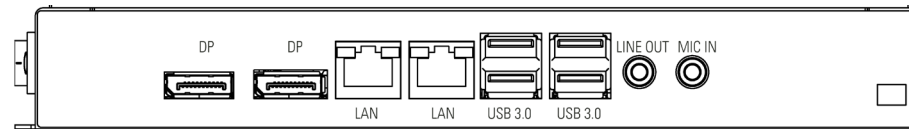

Order number		DS-91-983
Order numbers		DS-60-859
Interfaces		1 x LAN, 2 x USB 2.0, 1 x HDMI, 1 x Line out, 1 x MicroSD card slot, 1 x USB-B (only for content updates)
Power consumption (typ.)	[Watt]	61
Weight	[kg]	24.5
Dimensions (W x H x D)	[mm]	1078 x 633 x 110

IQ Celeron - PC Intel® Celeron®

POS-Line 46

Order number		DS-92-185
Interfaces		2 x Gigabit LAN, 4 x USB 3.0, 2 x USB 2.0, 1 x HDMI, 1 x RS232/422/485
PC		Intel® Celeron® J3455 (1,5GHz/2,3GHz), RAM: 4 GB DDR3L, Storage: min. 120 GB mSATA
Fan		no
Power consumption (typ.)	[Watt]	ca.72
Weight	[kg]	ca. 27.3
Dimensions (W x H x D)	[mm]	1078 x 633 x 110

IQ Core-i5 - PC Intel® Core™-i5

Order number		DS-92-024
Features		Resolution 4K external via DisplayPort supported
Interfaces		2 x DP, 2x LAN, 4x USB 3.0, 1 x Audio, 1 x MIC in
PC		Intel® Core™-i5-7300 U (2.6 GHz), Intel® HD Graphics GT series, RAM: 8GB DDR 4 Storage: 120 GB M.2Sata
Fan		no
Power consumption (typ.)	[Watt]	110
Weight	[kg]	29.0
Dimensions (W x H x D)	[mm]	1078 x 633 x 110