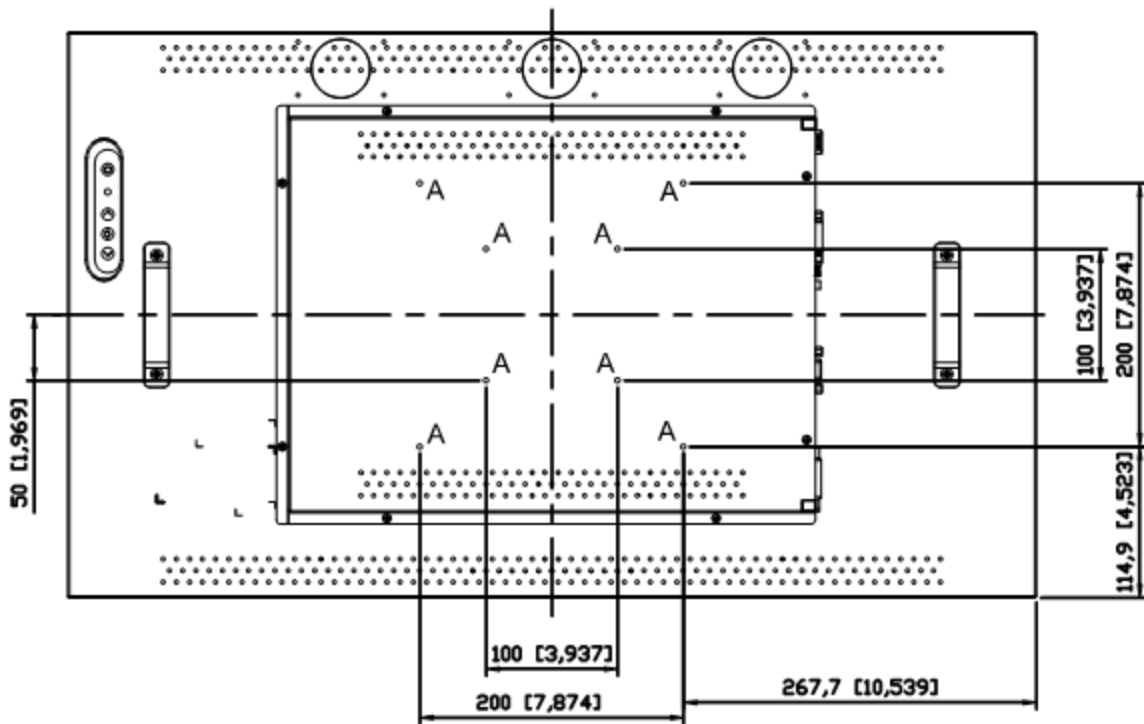

Mechanical Drawing

Outline Dimensions

Unit:mm

Ordering Information

Part Number	Description
DLD3200-GNE-G01	32",2000nits,1920x1080,HTni,LID32A,AD2662GDHM,O/B,AC100~240V,V1

Optional Accessories

Part Number	Description
810618301010	CABLE.POWER.AC.1830mm USA type
810618301090	CABLE,POWER,AC,1830mm Europe type
810618301050	CABLE.POWER.AC.1830mm UK type
810618301170	CABLE.POWER,AC,1830mm Australia type
810618301031	CABLE.POWER.AC.1830mm Japan type