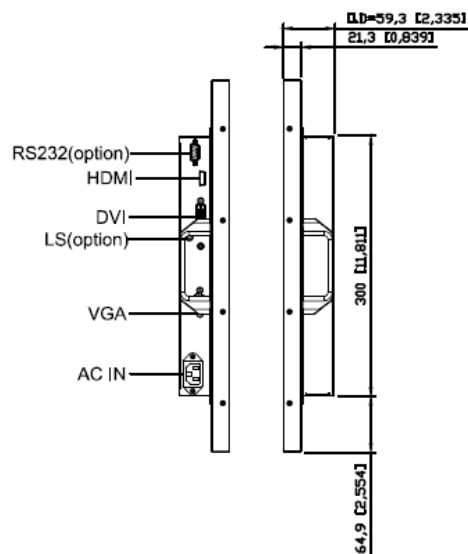

Key Features

- High Brightness 2000 nits
- Sunlight Readable
- LED Backlight
- Low Power Consumption
- LCD Blanking Defect Free (H-Tni 110°C)
- BL MTBF: 100,000 hours

Specifications

Model Name	DLD3200-GNE V1
Description	32" TFT LCD, LED Backlight 2000 nits, FHD (1920x1080)
Screen Size	32"
Display Area (mm)	698.4(H) x 392.8(V)
Brightness	2000 cd/m ²
Resolution	1920x1080
Aspect Ratio	16 : 9
Contrast Ratio	1400 : 1
Pixel Pitch (mm)	0.36375(H) x 0.36375(V)
Pixel Pre Inch (PPI)	68
Viewing Angle	178°(H),178°(V)
Color Saturation (NTSC)	81%
Display Colors	16.7M
Response Time (Typical)	10ms
Panel Interface	LVDS
AD Board Input Interface	VGA, DVI-D, HDMI
Input Power	AC100~240V
Power Consumption	86.8W
OSD Key	4 Keys (Power Switch, Menu, +, -)
OSD Control	Brightness, Color, Contrast, Auto Turing, H/V Position...etc
Dimensions (mm)	735.4 x 429.8 x 59.3
Bezel Size(U/B/L/R)	16.5/16.5/16.5/16.5 mm
Weight (Net)	8.5kg
Mounting	100x100,200X200
Operating Temperature	0 °C ~ 50 °C
Storage Temperature	-20 °C ~ 60 °C

DLD= Panel + LED Driving Board + AD Control Board + Housing

Specifications are subject to change without notice.
 All brands or product names are trademarks or registered trademarks of their respective companies.

Mechanical Drawing

Outline Dimensions

Unit:mm

Ordering Information

Part Number	Description
DLD3200-GNE-G01	32",2000nits,1920x1080,HTni,LID32A,AD2662GDHM,O/B,AC100~240V,V1

Optional Accessories

Part Number	Description
810618301010	CABLE.POWER.AC.1830mm USA type
810618301090	CABLE,POWER,AC,1830mm Europe type
810618301050	CABLE.POWER.AC.1830mm UK type
810618301170	CABLE.POWER,AC,1830mm Australia type
810618301031	CABLE.POWER.AC.1830mm Japan type