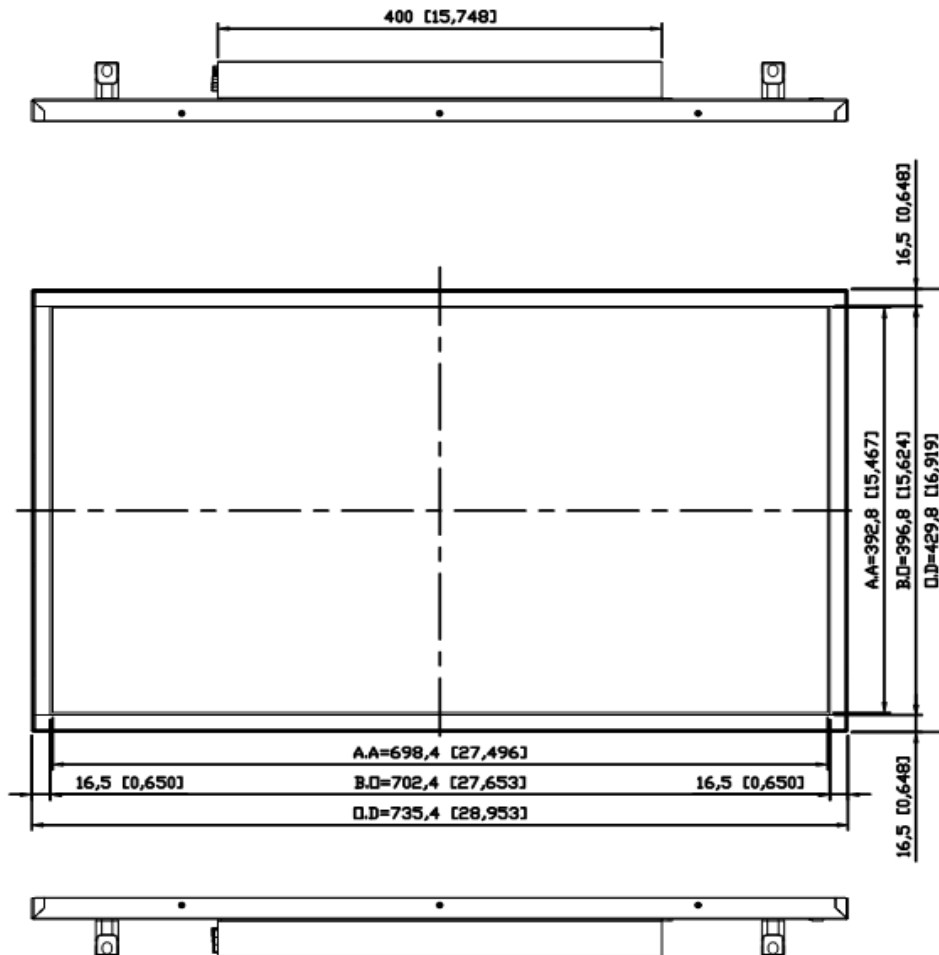

Key Features

- High Brightness 2000 nits
- Sunlight Readable
- LED Backlight
- Low Power Consumption
- LCD Blanking Defect Free (H-Tni 110°C)
- BL MTBF: 100,000 hours

Specifications

Model Name	DLD3200-GNE V1
Description	32" TFT LCD, LED Backlight 2000 nits, FHD (1920x1080)
Screen Size	32"
Display Area (mm)	698.4(H) x 392.8(V)
Brightness	2000 cd/m ²
Resolution	1920x1080
Aspect Ratio	16 : 9
Contrast Ratio	1400 : 1
Pixel Pitch (mm)	0.36375(H) x 0.36375(V)
Pixel Pre Inch (PPI)	68
Viewing Angle	178°(H),178°(V)
Color Saturation (NTSC)	81%
Display Colors	16.7M
Response Time (Typical)	10ms
Panel Interface	LVDS
AD Board Input Interface	VGA, DVI-D, HDMI
Input Power	AC100~240V
Power Consumption	86.8W
OSD Key	4 Keys (Power Switch, Menu, +, -)
OSD Control	Brightness, Color, Contrast, Auto Turing, H/V Position...etc
Dimensions (mm)	735.4 x 429.8 x 59.3
Bezel Size(U/B/L/R)	16.5/16.5/16.5/16.5 mm
Weight (Net)	8.5kg
Mounting	100x100,200X200
Operating Temperature	0 °C ~ 50 °C
Storage Temperature	-20 °C ~ 60 °C

DLD= Panel + LED Driving Board + AD Control Board + Housing

Specifications are subject to change without notice.
 All brands or product names are trademarks or registered trademarks of their respective companies.

Mechanical Drawing

Outline Dimensions

Unit:mm

Ordering Information

Part Number	Description
DLD3200-GNE-G01	32",2000nits,1920x1080,HTni,LID32A,AD2662GDHM,O/B,AC100~240V,V1

Optional Accessories

Part Number	Description
810618301010	CABLE.POWER.AC.1830mm USA type
810618301090	CABLE,POWER,AC,1830mm Europe type
810618301050	CABLE.POWER.AC.1830mm UK type
810618301170	CABLE.POWER,AC,1830mm Australia type
810618301031	CABLE.POWER.AC.1830mm Japan type